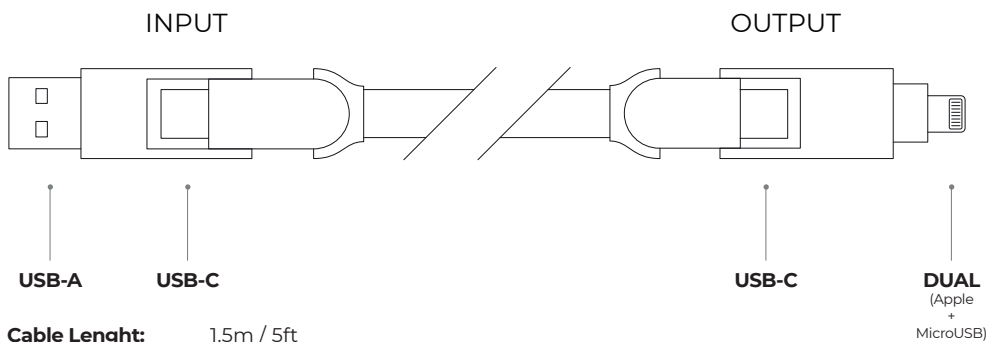

User Manual

Connections

Warnings and Specifications

Specifications

DATA TRANSFER SPEED 480mbps / 60MBps
WEIGHT 90g

INPUT	OUTPUT	MAX CHARGING SPEED
USB-A	MicroUSB	10W
	Lightning	12W
	USB-C	18W
USB-C	MicroUSB	10W
	Lightning	18W
	USB-C	100W