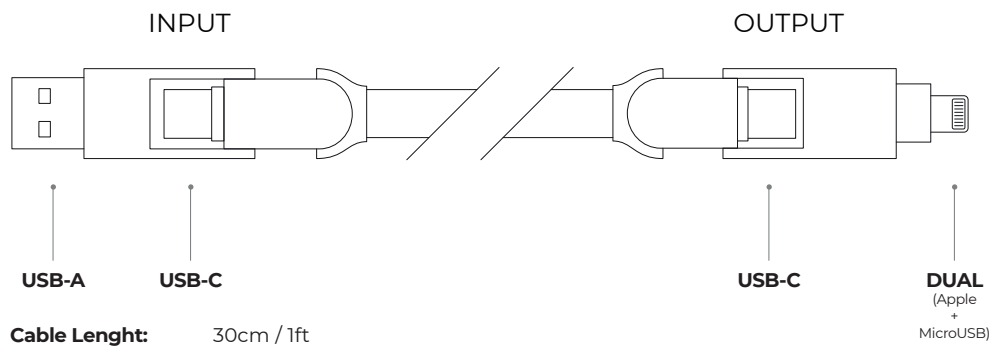

User Manual

Connections

Warnings and Specifications

Specifications

DATA TRANSFER SPEED 480mbps / 60MBps
 WEIGHT 40g

INPUT	OUTPUT	MAX CHARGING SPEED
USB-A	MicroUSB	10W
	Lightning	12W
	USB-C	18W
USB-C	MicroUSB	10W
	Lightning	18W
	USB-C	100W