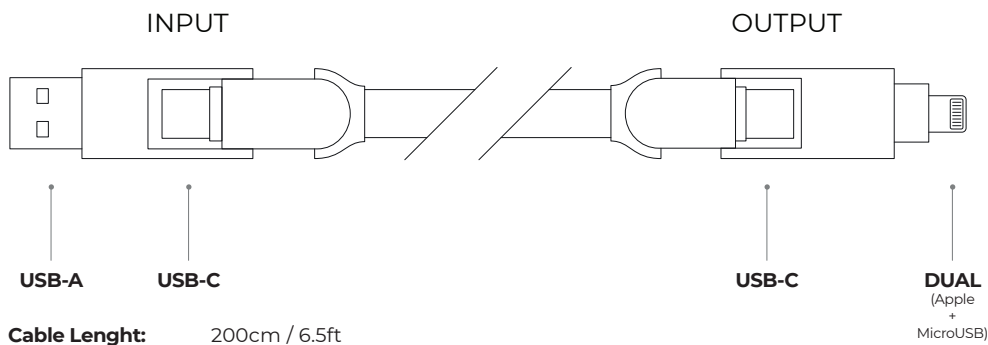

User Manual

Connections

Warnings and Specifications

Specifications

DATA TRANSFER SPEED 480mbps / 60MBps
WEIGHT 105g

INPUT	OUTPUT	MAX CHARGING SPEED
USB-A	MicroUSB	10W
	Lightning	12W
	USB-C	18W
USB-C	MicroUSB	10W
	Lightning	18W
	USB-C	100W