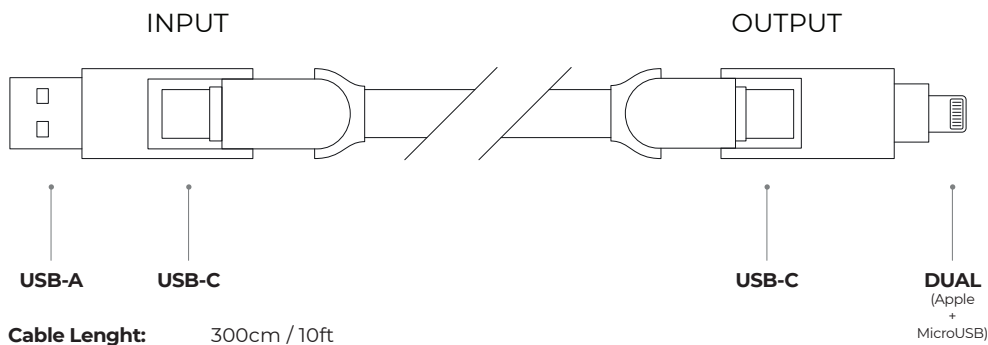

User Manual

Connections

Warnings and Specifications

Specifications

DATA TRANSFER SPEED 480mbps / 60MBps
WEIGHT 140g

INPUT	OUTPUT	MAX CHARGING SPEED
USB-A	MicroUSB	10W
	Lightning	12W
	USB-C	18W
USB-C	MicroUSB	10W
	Lightning	18W
	USB-C	100W