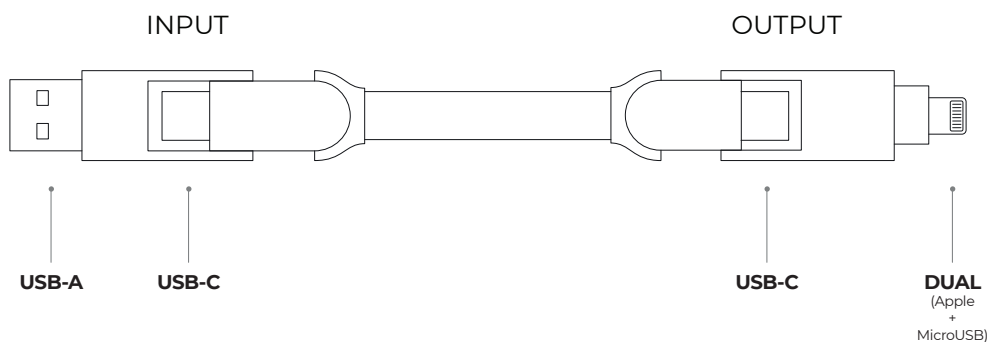

User Manual

Connections

Warnings and Specifications

Specifications

DATA TRANSFER SPEED 480mbps / 60MBps
 WEIGHT 27g

INPUT	OUTPUT	MAX CHARGING SPEED
USB-A	MicroUSB	10W
	Lightning	12W
	USB-C	18W
USB-C	MicroUSB	10W
	Lightning	18W
	USB-C	100W